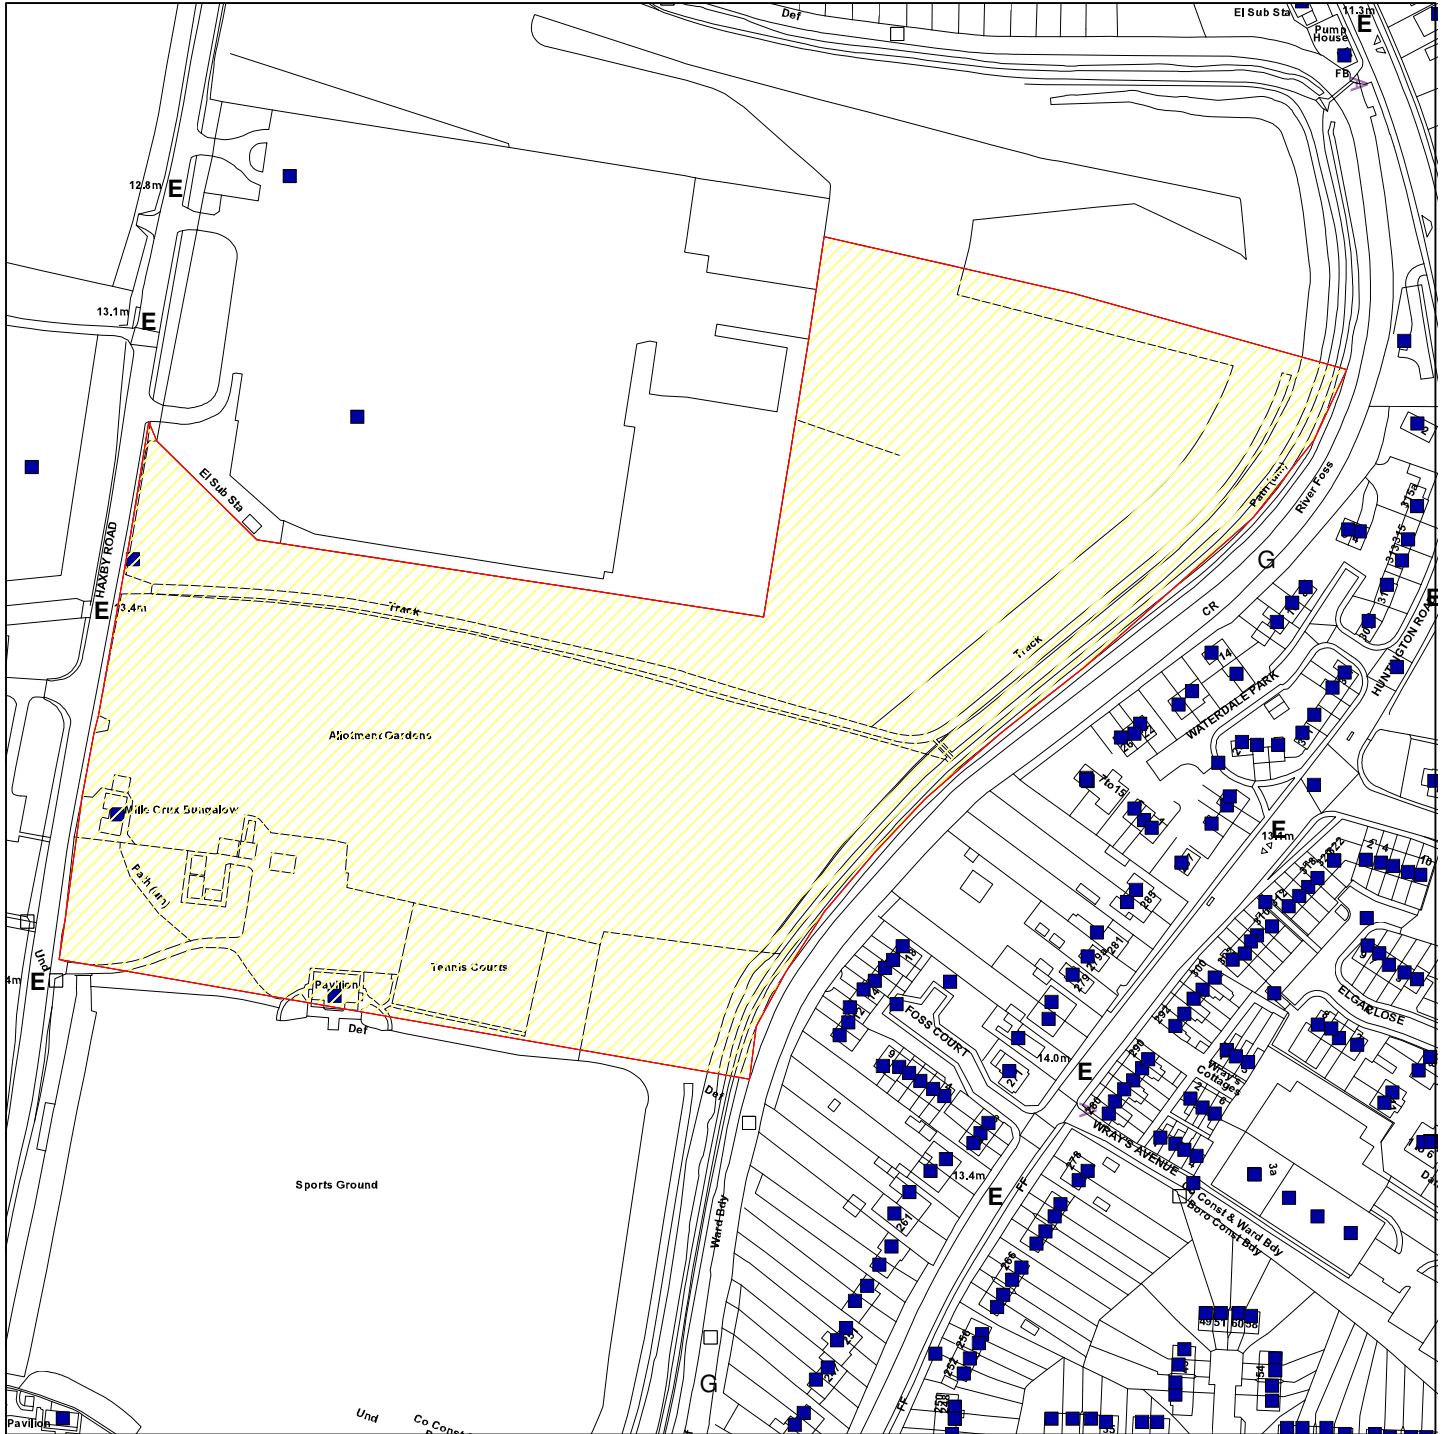

12/03606/FULM

Mille Crux Sports Ground

GIS by ESRI (UK)

Scale : 1:2500

Reproduced from the Ordnance Survey map with the permission of the Controller of Her Majesty's Stationery Office © Crown Copyright 2000.

Unauthorised reproduction infringes Crown Copyright and may lead to prosecution or civil proceedings.

Organisation	City of York Council
Department	Planning and Sustainable Development
Comments	
Date	11 February 2013
SLA Number	Not Set